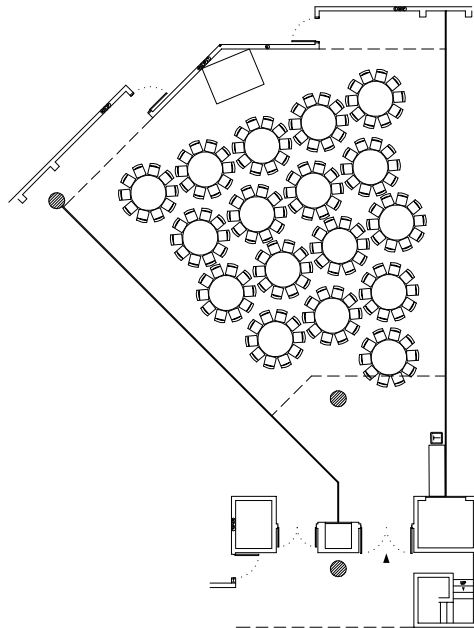

B 303

Zell Miller Conf. Center

Building B - Level Three Concourse

Banquet Seating: 170

B 303

Zell Miller Conf. Center

Old Name: W-255

Ceiling Height: 20'
Dropped Ceiling Height: 8'-6"
Square Footage: 3,115 sq.ft.