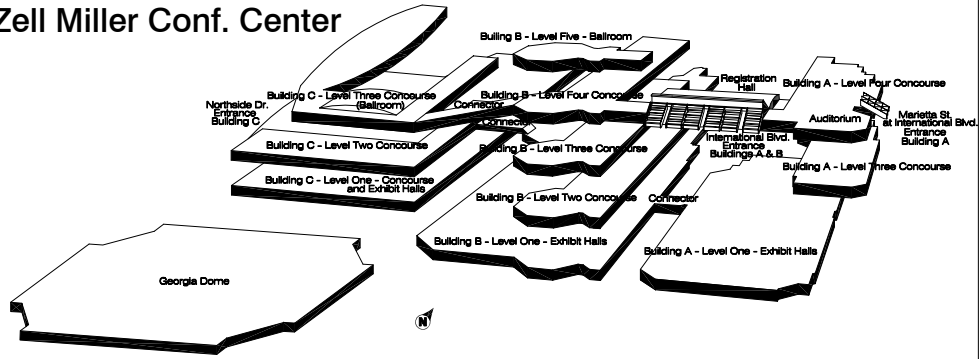

B 303

Zell Miller Conf. Center

Building B - Level Three Concourse

Banquet Seating: 170

B 303

Zell Miller Conf. Center

Old Name: W-255

Ceiling Height: 20'
Dropped Ceiling Height: 8'-6"
Square Footage: 3,115 sq.ft.