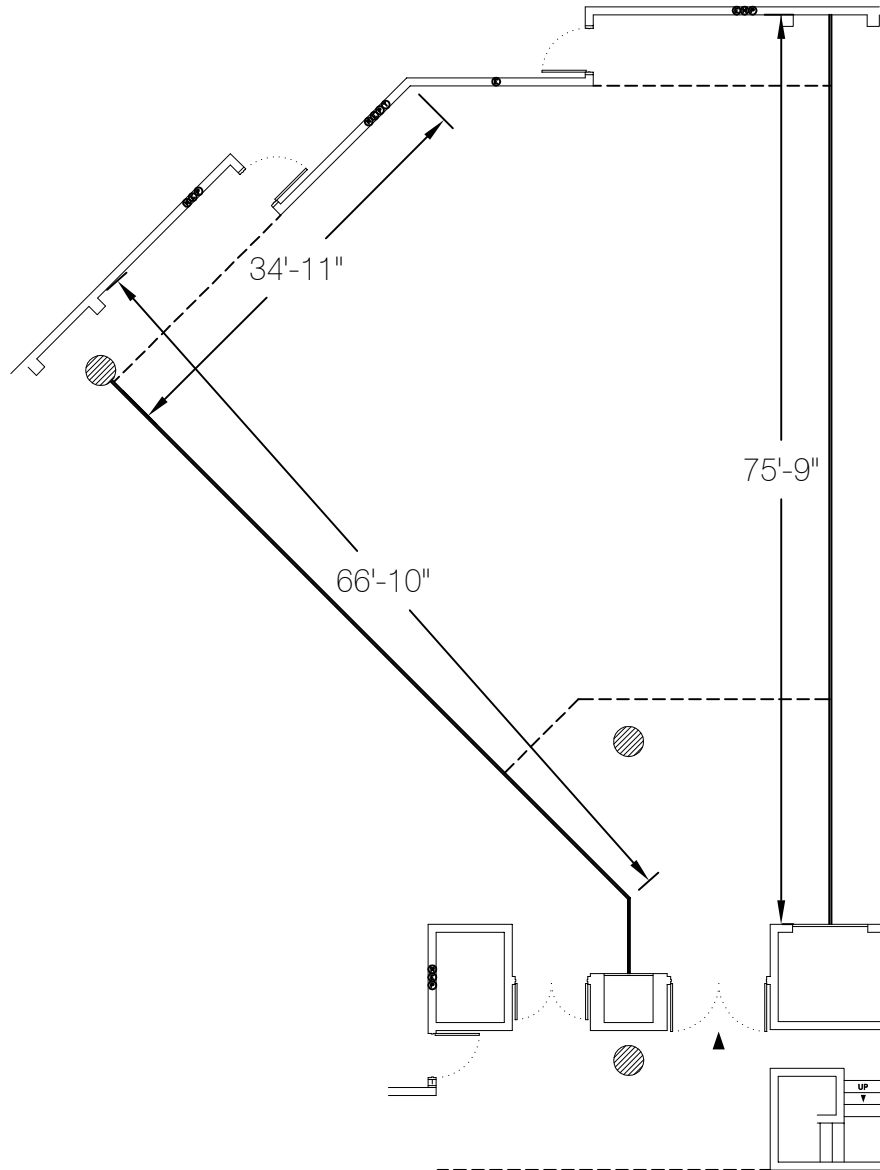

B 303

Zell Miller Conf. Center

Building B - Level Three Concourse

Banquet Seating: 170

B 303

Zell Miller Conf. Center

Old Name: W-255

Ceiling Height: 20'
Dropped Ceiling Height: 8'-6"
Square Footage: 3,115 sq.ft.