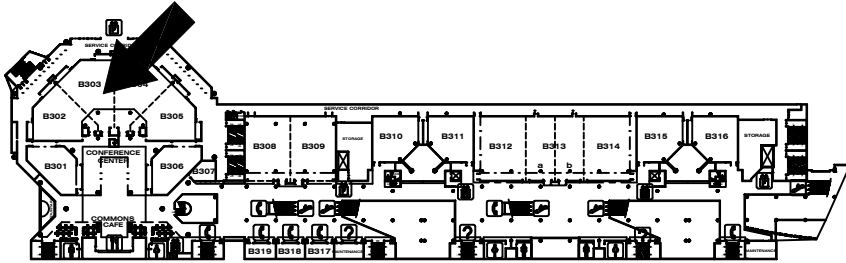

B 303

Zell Miller Conf. Center

Building B - Level Three Concourse

Banquet Seating: 170

B 303

Zell Miller Conf. Center

Old Name: W-255

Ceiling Height: 20'
Dropped Ceiling Height: 8'-6"
Square Footage: 3,115 sq.ft.